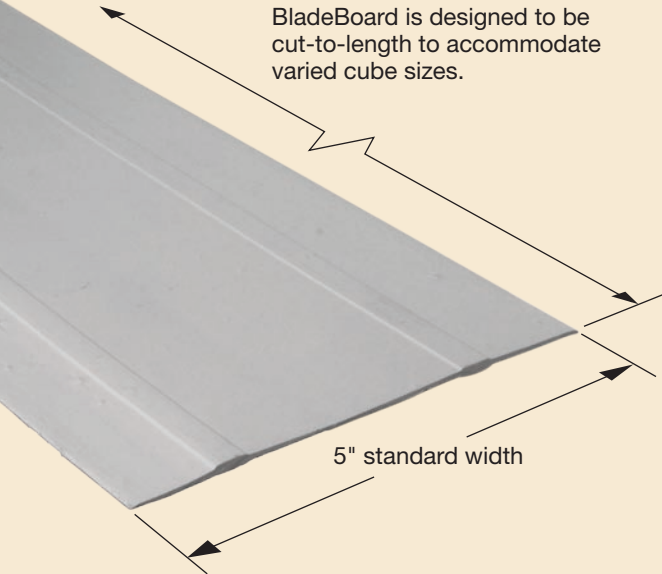

**SIGNODE**  
**BladeBoard™**  
**Void Board**

BladeBoard is designed to be cut-to-length to accommodate varied cube sizes.

- ✓ **Eliminate decay to maintain void integrity**
- ✓ **Provide cube stability**
- ✓ **Minimize production interruptions**
- ✓ **Reduce waste**

## **Void Board**

**B**ladeBoard improves the overall quality of brick loads by maintaining void integrity and providing cube stability throughout the shipping and handling process. BladeBoard comes standard in 5" widths and is designed to be cut-to-length to accommodate varied cube sizes. This innovative offering allows for less inventory of multiple board sizes, keeping transportation costs and storage space to a minimum.

### **Minimize production interruptions**

Unlike wood veneers and plastic corrugated sheets, BladeBoard doesn't stick together or drop off during placement, eliminating product waste and production downtime. Additionally, BladeBoard's reduced thickness and dimensional consistency requires 20% less space when stacked, increasing the magazine holding capacity to save time and money on the reloading process.

### **Reduce waste**

BladeBoard, composed of recycled plastic materials, doesn't warp when exposed to the elements, eliminating waste associated with wood veneer boards. It also prevents the mold and mildew staining on lighter colored bricks. Made from recycled content with the potential to be reused, BladeBoard void boards support the sustainability standards endorsed by the building and construction industry.